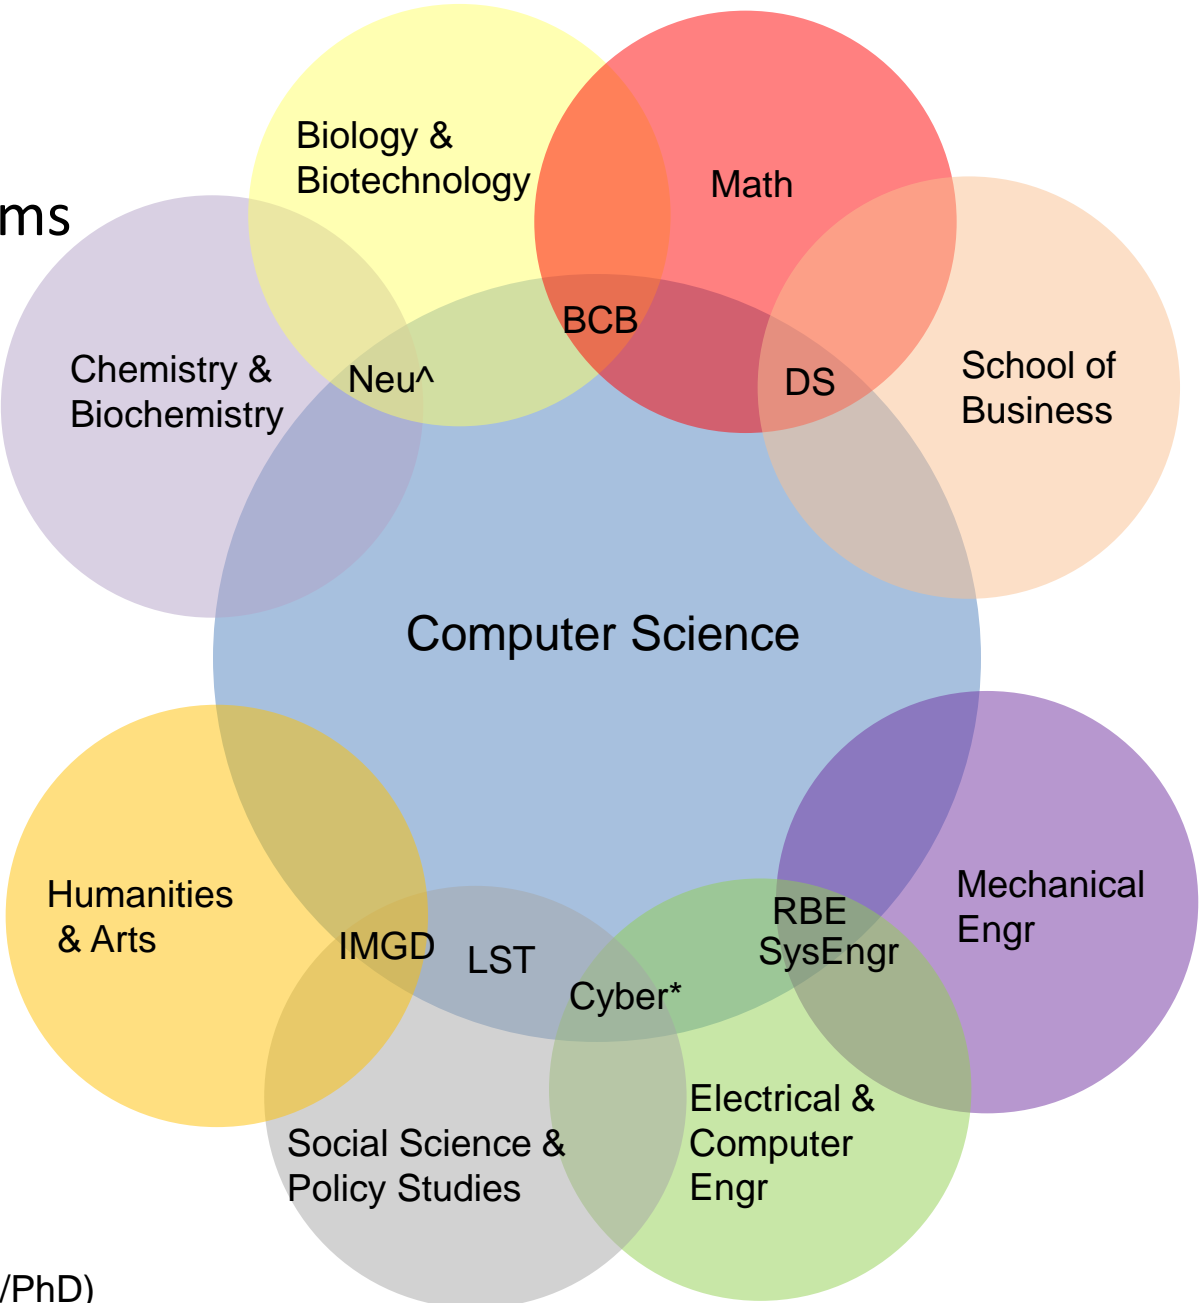

Computer Science: The Hub of WPI Interdisciplinary Programs

- BCB: Bioinformatics & Comp. Biology (BS/MS/PhD)
- Cyber: Cybersecurity (BSConc, MS)
- DS: Data Science (BS/MS/PhD)
- IMGD: Interactive Media & Game Development (BS/MS)
- LST: Learning Sciences & Technologies (MS/PhD)
- Neu: Neuroscience (MS)
- RBE: Robotics Engineering (BS/MS/PhD)
- SysEngr: Systems Engineering (MS/PhD)

*Includes Math and School of Business
^includes BME, Math and SSPS