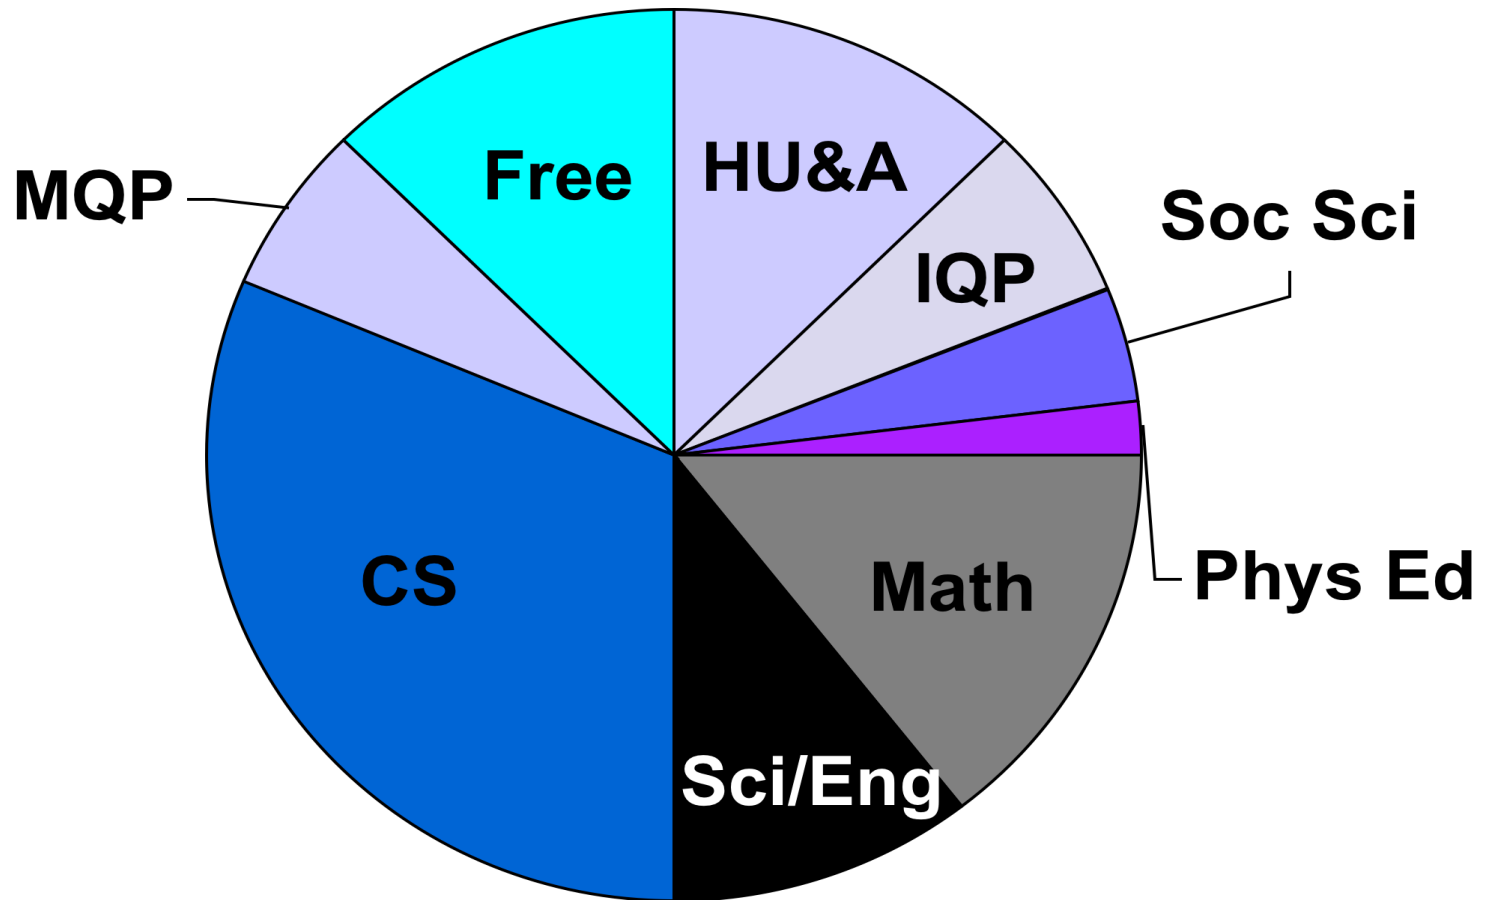

WPI Admissions

Computer Science

Fall 2020

CS at WPI

- **Programs**
- People
- Projects
- Breadth
- Impacting Society
- Careers

WPI

CS Undergraduate Programs

- Computer Science (+ Conc. Cybersecurity)
- Interactive Media & Game Dev
- Robotics Engineering
- Bioinformatics & Computational Biology
- Data Science

and

- Minors in CS, IMGD, RBE, BCB, Data Sci
- BS/MS program (including Cybersecurity)

WPI

Computer Science: The Hub of WPI Interdisciplinary Programs

- BCB: Bioinformatics & Comp. Biology (BS/MS/PhD)
- Cyber: Cybersecurity (BSConc, MS)
- DS: Data Science (BS/MS/PhD)
- IMGD: Interactive Media & Game Development (BS/MS)
- LST: Learning Sciences & Technologies (MS/PhD)
- Neu: Neuroscience (MS)
- RBE: Robotics Engineering (BS/MS/PhD)
- SysEngr: Systems Engineering (MS/PhD)

*Includes Math and School of Business
^includes BME, Math and SSPS

Flexibility

- **Wide choices** in courses, projects
- **Recommended background** for courses
- **7-week terms**
- **Frequent** course offerings:
 - Over 60 Offerings, over 30 Courses in 2020–21
- **Sample courses:**
 - Data Mining, Mobile Computing, Software Security Engineering, Machine Learning**

WPI

Curriculum at a Glance

WPI

Sample CS First Term

CS 1101	Introduction to Program Design	
MA 1021	Calculus I	
EN 2231	American Literature: The Raven.	
	CS 1102	Accelerated Intro to Program Design
PE 1018		
	MA 1023	Calculus III
	FY 1100	Great Problems Seminar:
	BB 1035	Introduction to Biotechnology
PE 101		
	SP 1523	Elementary Spanish I
	ECON 1110	Introductory Microeconomics