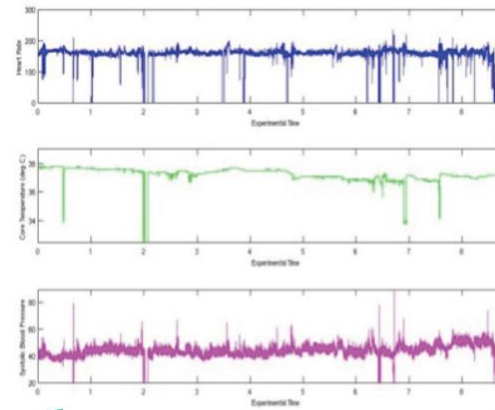

Utility and Health Systems

- Home water usage: Computer Science problems involve sensing, analytics, visualization, prediction.
- Looking for “signal” in apparent noise.

(Saria et al, Science Trans. Med, 2010)

Continuous physiologic monitoring

WPI