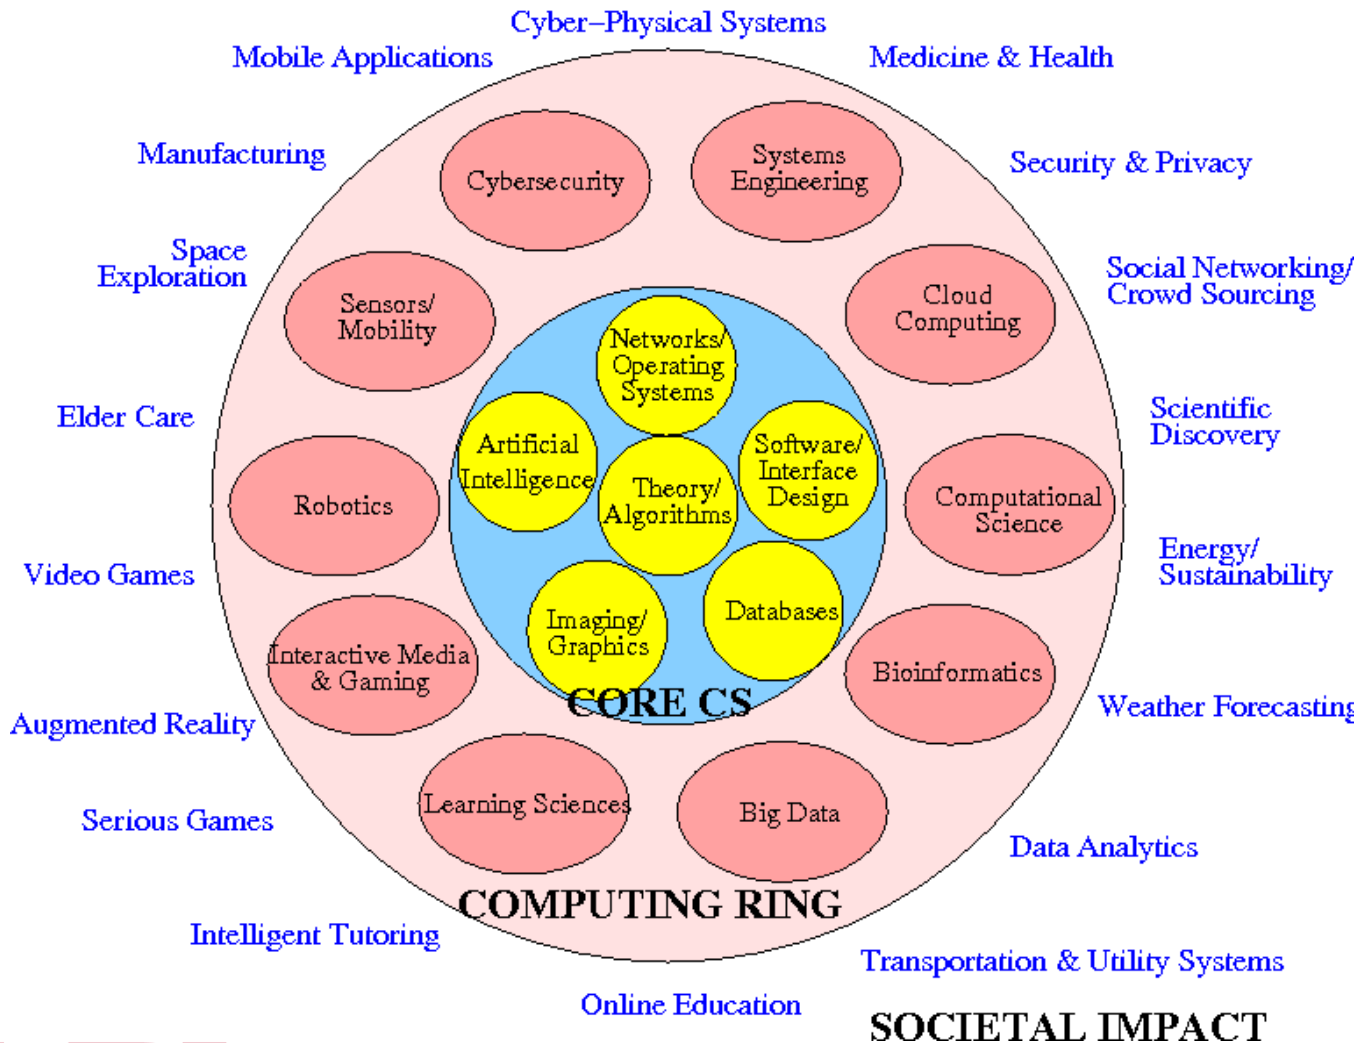

WPI

CS at WPI

- Programs
- People
- Projects
- **Breadth**
- Impacting Society
- Careers

WPI

Global Project Centers

WPI

CS Research Groups & Labs

- Center of Excellence in Cybersecurity Research
- Applied Logic and Security
- Artificial Intelligence
- Collaboration & Creativity Support
- Congestion Control
- Database Systems
- Human Interaction in Virtual Environments
- Human-Robot Interaction
- Image Science

WPI

More...

CS Research Groups & Labs

- Knowledge Discovery & Data Mining
- Mobile Graphics
- Performance of Distributed Systems (Networks)
- Research in Filtering & Recommendation
- Software Engineering
- Software Tools Technology
- Theory
- Tutoring

CS at WPI

- Programs
- People
- Projects
- Breadth
- **Impacting Society**
- Careers

WPI

WPI CS Impacting Society

WPI

Utility and Health Systems

- Home water usage: Computer Science problems involve sensing, analytics, visualization, prediction.
- Looking for “signal” in apparent noise.