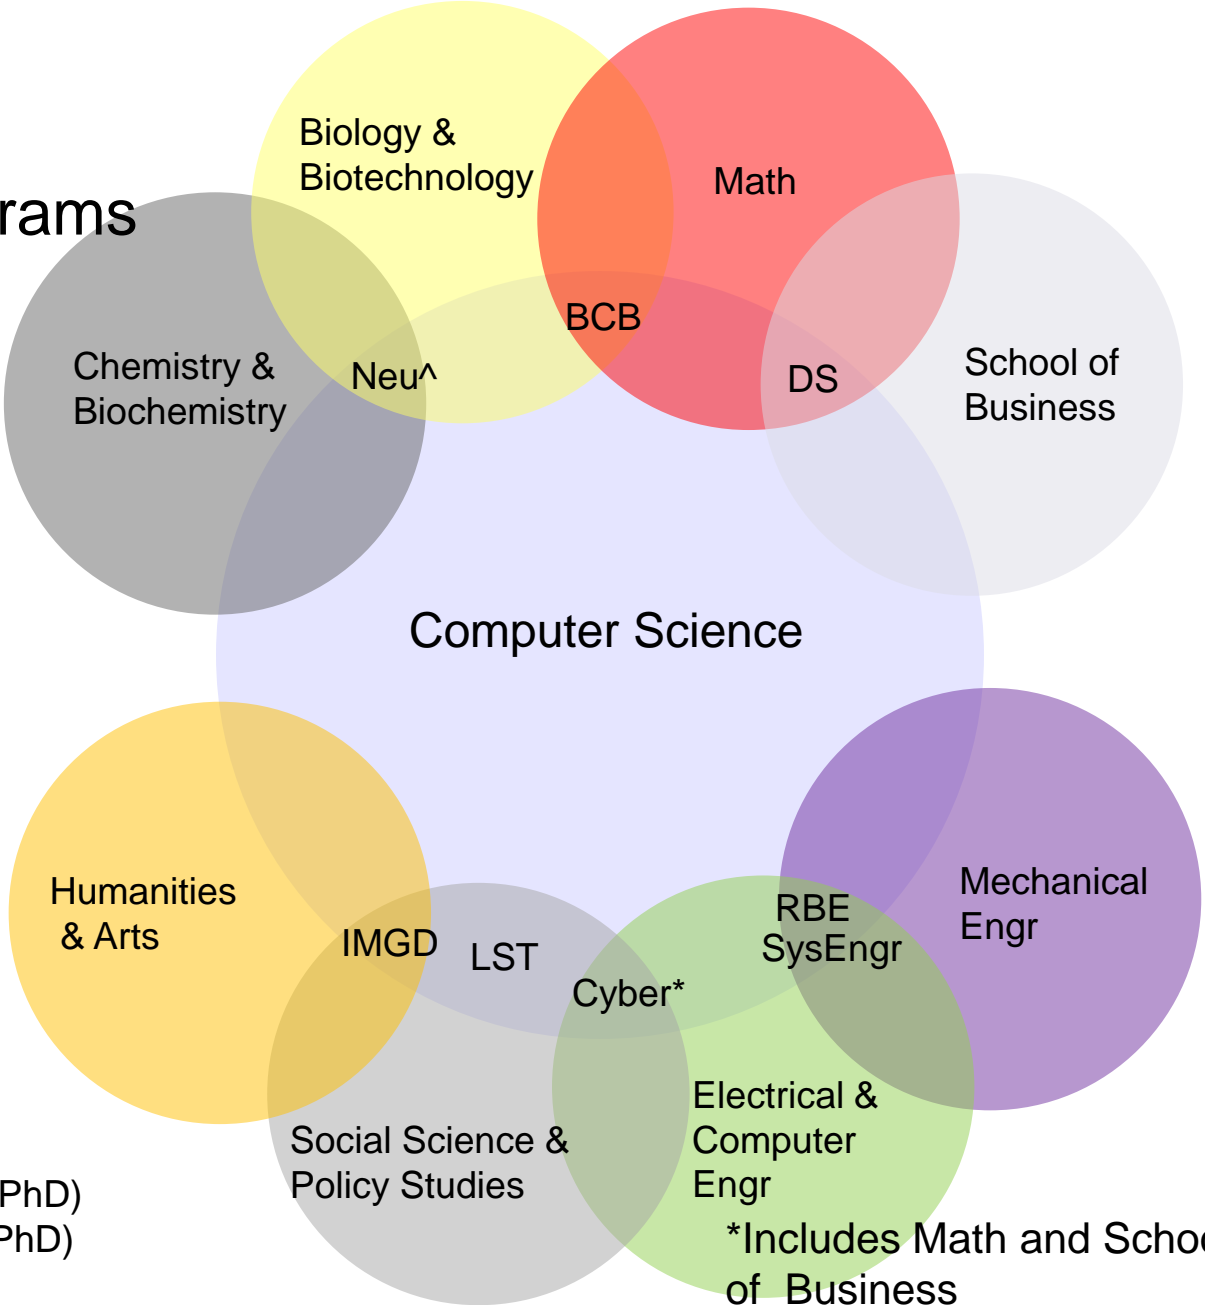

WPI Admissions

Computer Science

Fall 2020

CS at WPI

- **Programs**
- People
- Projects
- Breadth
- Impacting Society
- Careers

WPI

CS Undergraduate Programs

- Computer Science (+ Conc. Cybersecurity)
- Interactive Media & Game Dev
- Robotics Engineering
- Bioinformatics & Computational Biology
- Data Science

and

- Minors in CS, IMGD, RBE, BCB, Data Sci
- BS/MS program (including Cybersecurity)

WPI

Computer Science: The Hub of WPI Interdisciplinary Programs

- BCB: Bioinformatics & Comp. Biology (BS/MS/PhD)
- Cyber: Cybersecurity (BSConc, MS)
- DS: Data Science (BS/MS/PhD)
- IMGD: Interactive Media & Game Development (BS/MS)
- LST: Learning Sciences & Technologies (MS/PhD)
- Neu: Neuroscience (MS)
- RBE: Robotics Engineering (BS/MS/PhD)
- SysEngr: Systems Engineering (MS/PhD)

*Includes Math and School of Business
^includes BME, Math and SSPS

Flexibility

- **Wide choices** in courses, projects
- **Recommended background** for courses
- **7-week terms**
- **Frequent** course offerings:
 - Over 60 Offerings, over 30 Courses in 2020–21
- **Sample courses:**
 - Data Mining, Mobile Computing, Software Security Engineering, Machine Learning**

CS Projects 2020

- Sample topic areas:
 - Games & Multimedia Networking
 - Security & Crypto
 - Computer Networks
 - Software Engineering
 - Machine Learning
 - Artificial Intelligence
 - Cloud Computing
 - Robotics & Embedded Systems