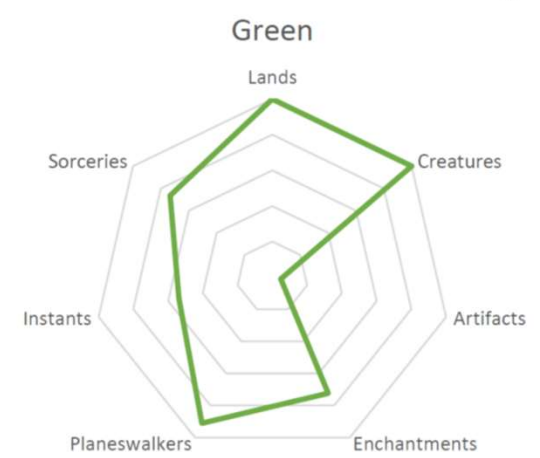

Magic the Gathering – Nicolas Pingal

Distribution of card types by color