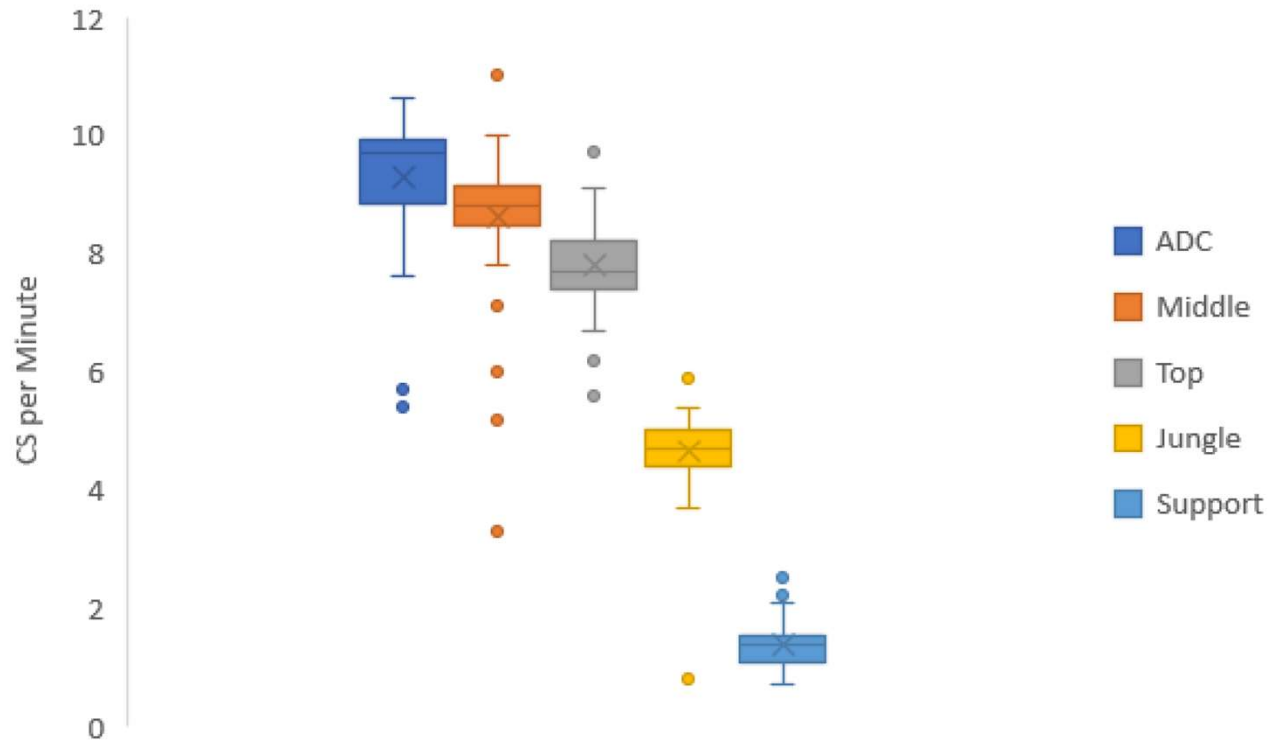

CS:GO – Kurtis Kiai

Number of games played for different maps

Creep Scores

League of Legends – Yaseen Nagib

Figure 1 - CS per Minute by Role

Creep score by role (CS – a source of gold)

Soccer Player Wages

FIFA 20 – Luna Nguyen