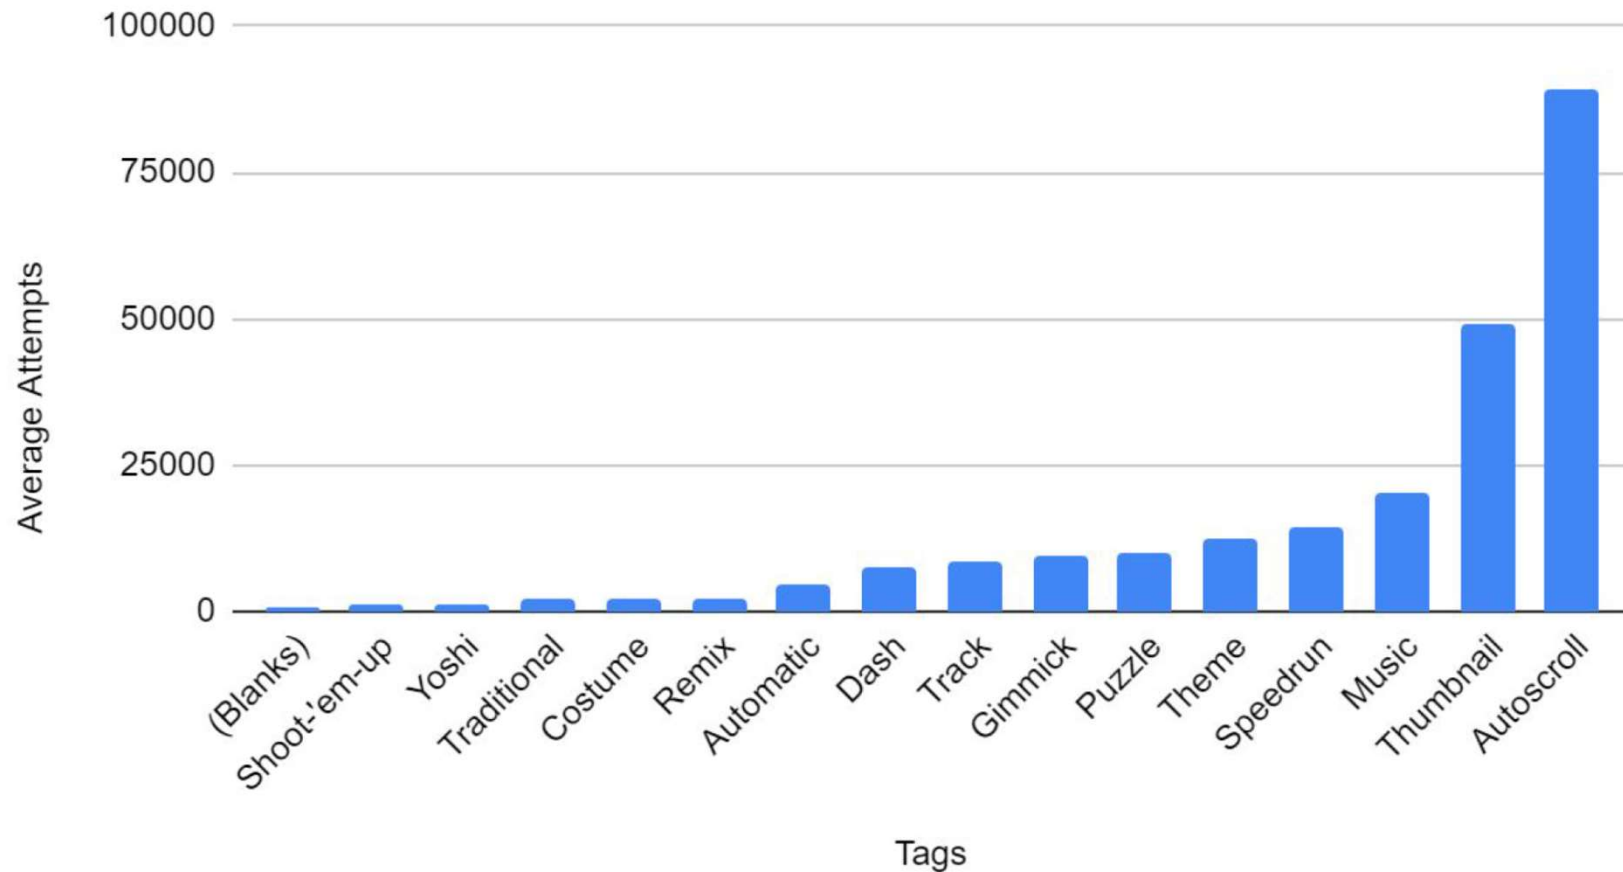

Highlights

U-Pick Game Analytics

Project 4

IMGD 2905

<http://web.cs.wpi.edu/~imgd2905/d20/projects/proj4/index.html>

Attempts versus Tags

Mario Maker – Owen Aguirre

Column chart of average attempts for different descriptive tags for a map