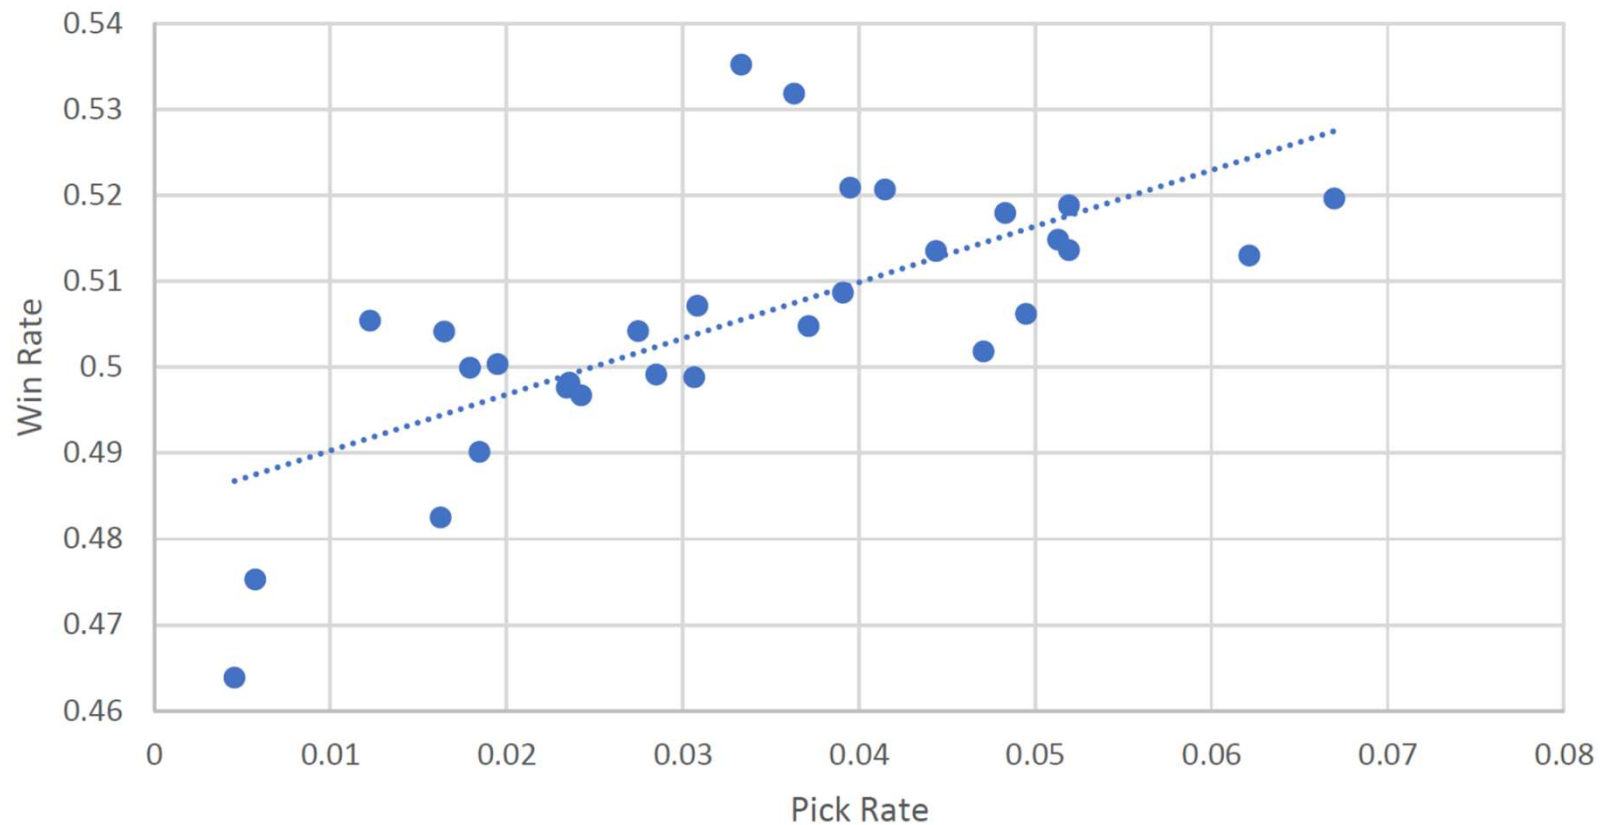

Win Rate versus Pick Rate

Rainbow 6 Siege – Tucker Grim

Win rate versus operator pick rate