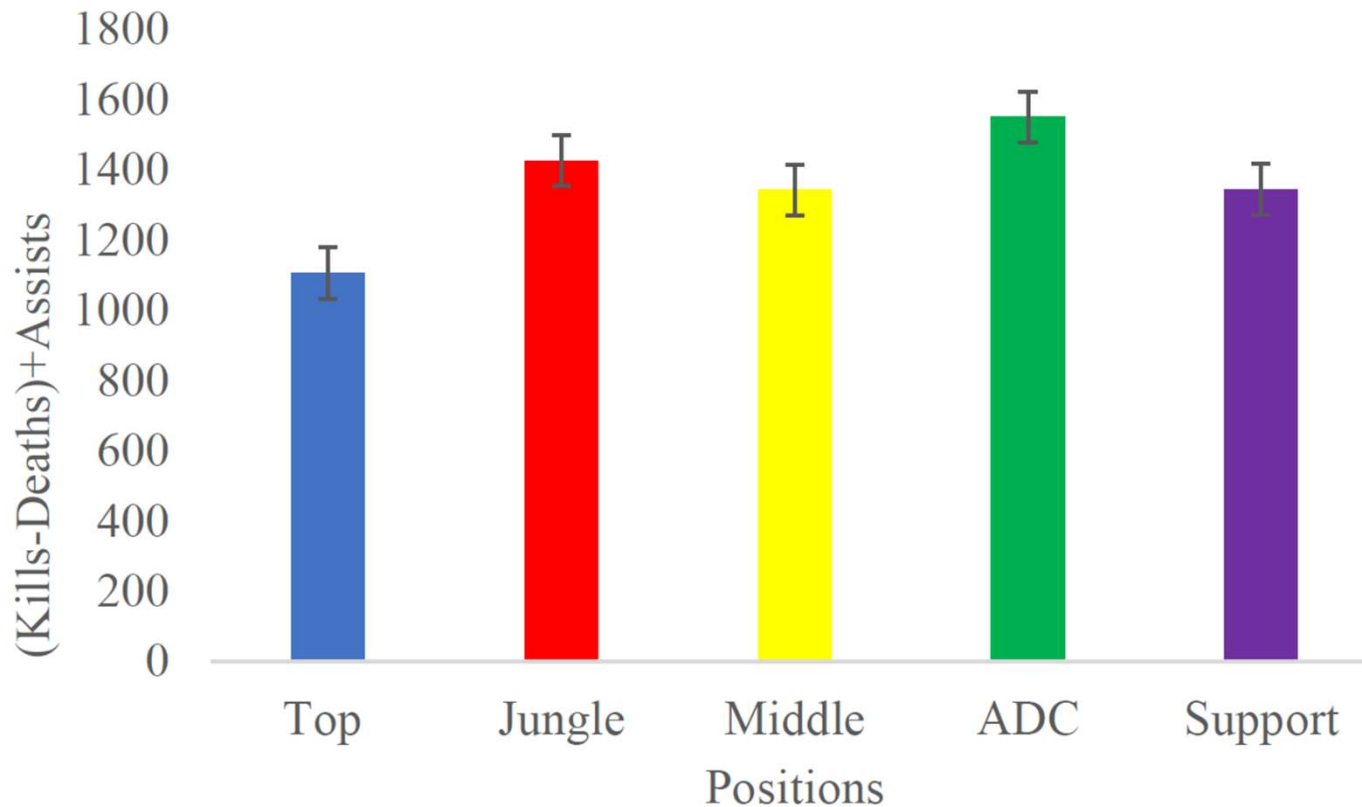

Success rate for parties attempting mythic+ dungeons

Base Statistics

Pokémon – Daniel Enriquez

Average of base stat totals by *Pokémon* generation

KDA by Position

League of Legends – Nadiyah Garris

Kills-Deaths-Assists by champion position