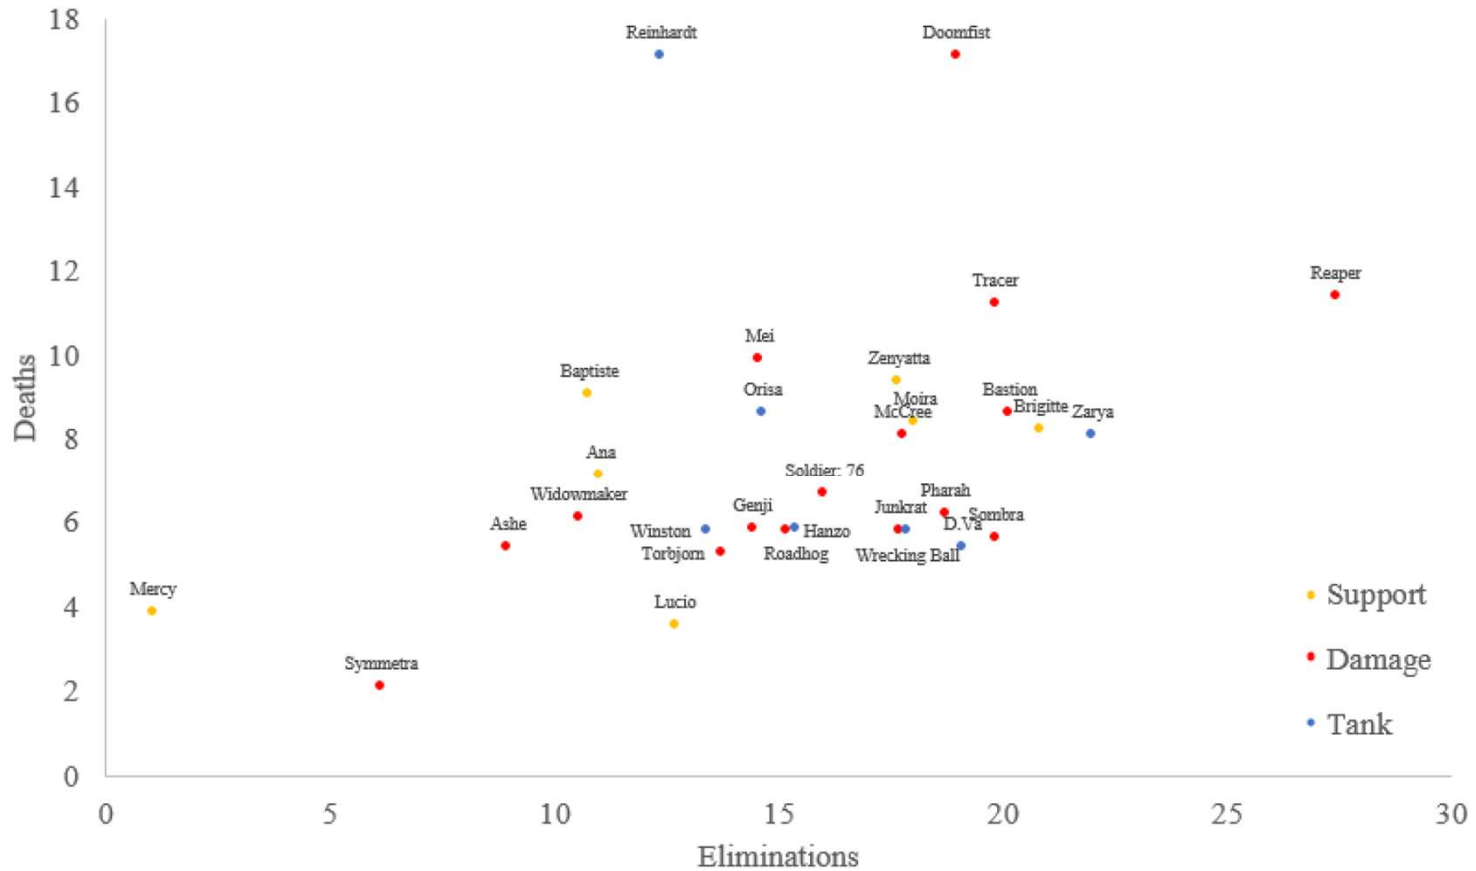

CS:GO – Kurtis Kiai

Number of games played for different maps

Creep Scores

League of Legends – Yaseen Nagib

Figure 1 - CS per Minute by Role

Creep score by role (CS – a source of gold)

Soccer Player Wages

FIFA 20 – Luna Nguyen

Soccer player wages broken down by position

Card Distributions

Magic the Gathering – Nicolas Pingal

Distribution of card types by color

Soccer Player Wages

Overwatch – Kyle Trottier

Deaths versus eliminations by Hero position

Feeling Blue or Seeing Red?

League of Legends – Nick Wotton

Cumulative distribution of towers destroyed for Red team versus Blue team