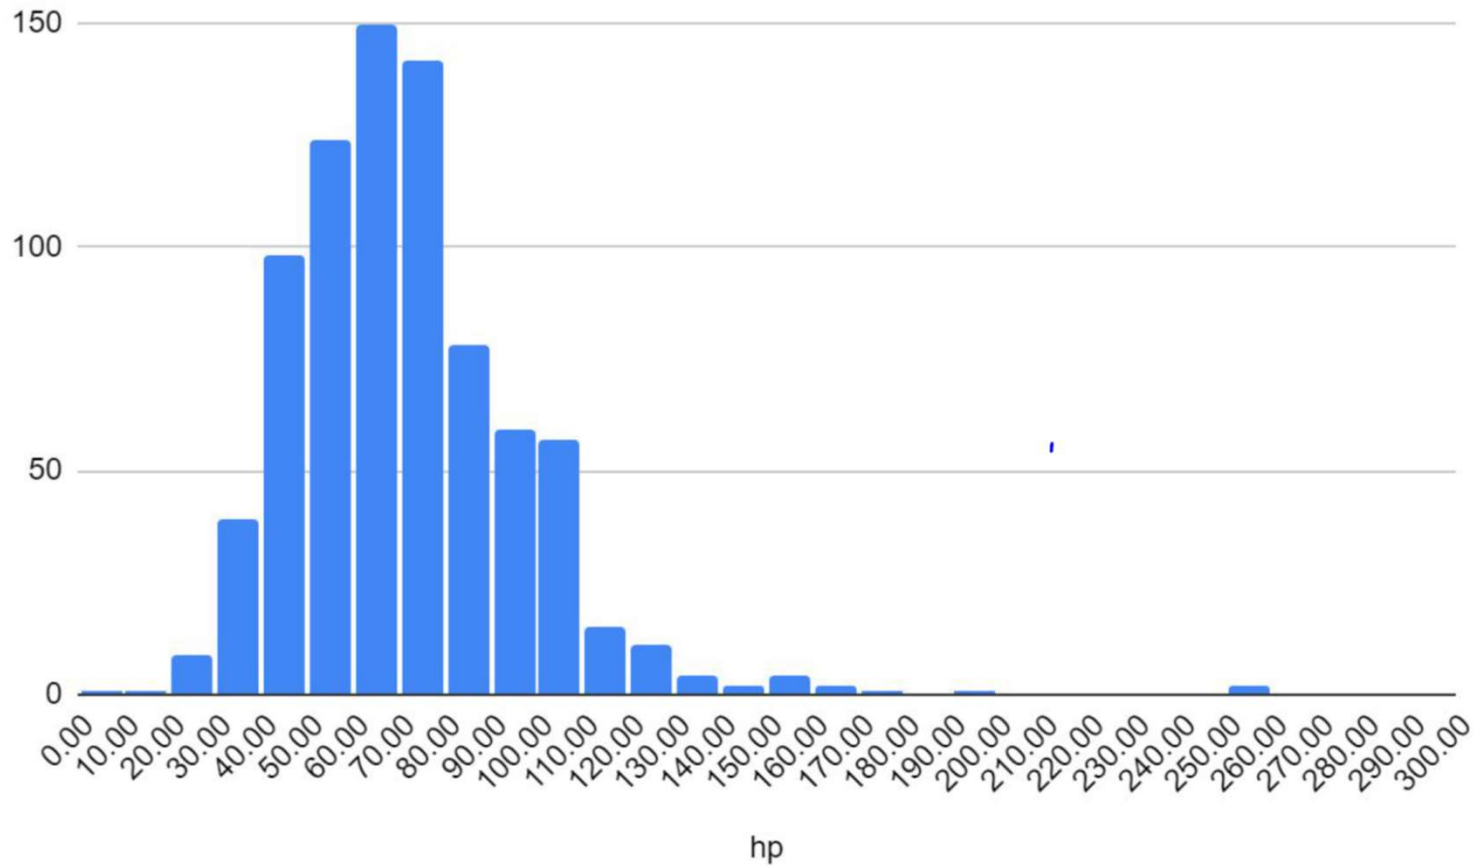

Gold and XP

Dota 2 – Braden Arnold

Column chart comparing gold and experience for two teammates (different roles)

Hit Points

Pokémon – Emily Austin

Hit point distribution for *Pokémon*

Troop Cards

Clash Royale – Jack Bergin