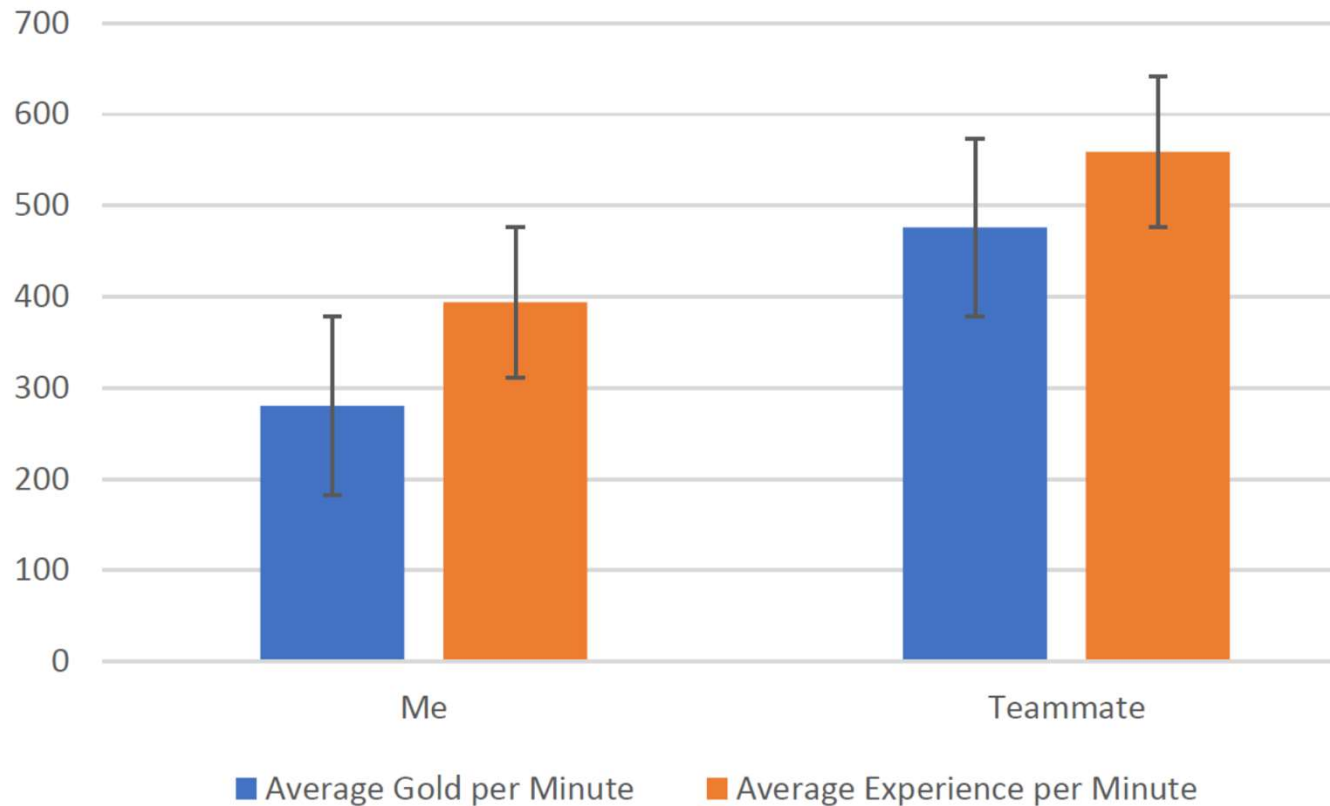

Gold and XP

Dota 2 – Braden Arnold

Column chart comparing gold and experience for two teammates (different roles)