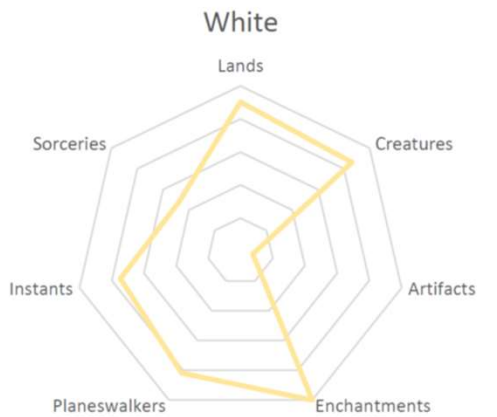

Magic the Gathering – Nicolas Pingal

Distribution of card types by color