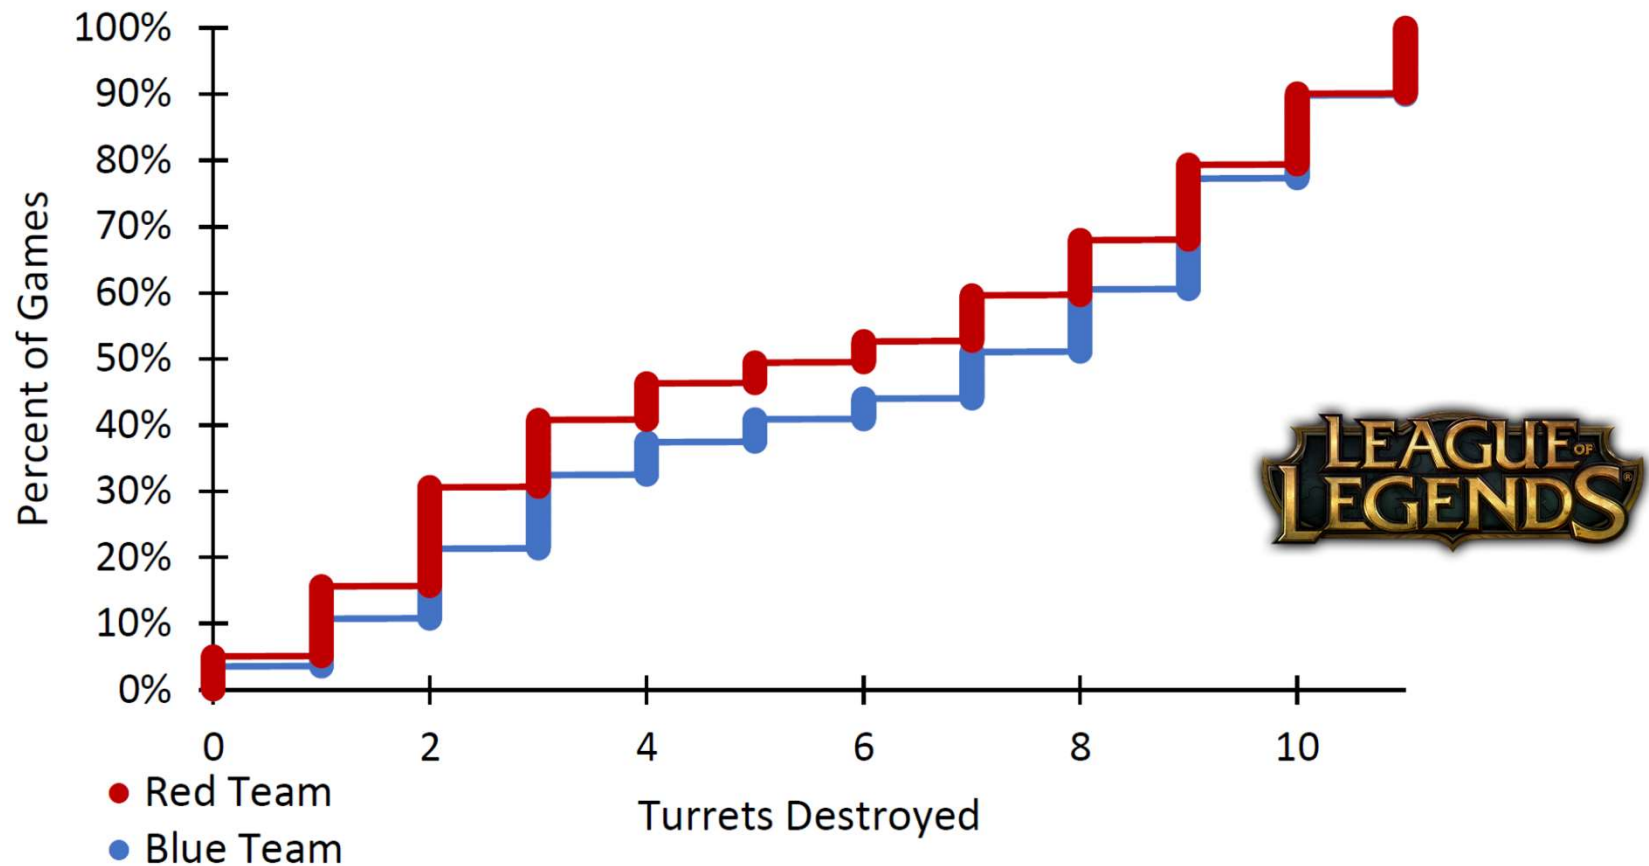

Feeling Blue or Seeing Red?

League of Legends – Nick Wotton

Cumulative distribution of towers destroyed for Red team versus Blue team