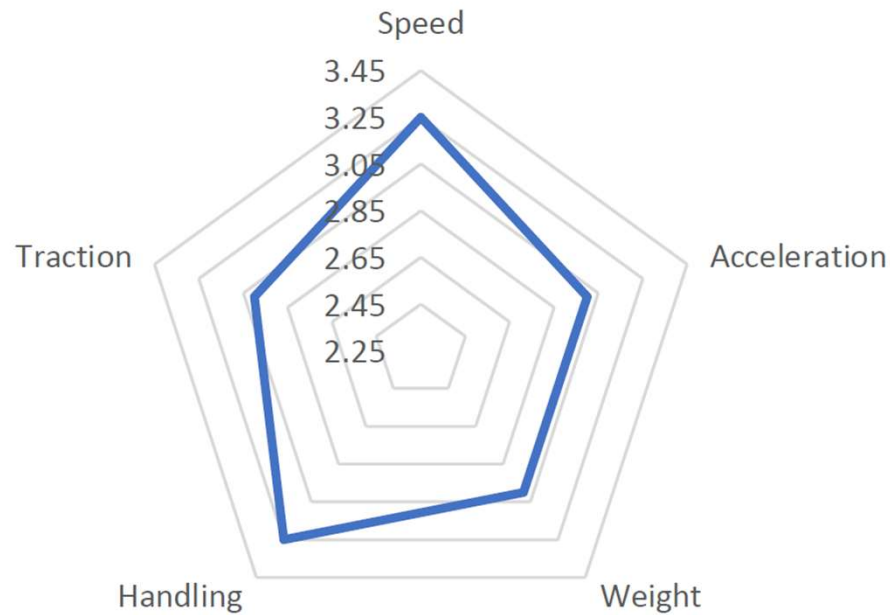

Histogram of troop cards played in *Clash Royale* matches

Cart Attributes

Mario Kart – Victoria Buyck

Balanced Configuration

Radar chart of most balanced cart (in terms of attributes)

Dungeon Success Rate

World of Warcraft – Jonathan Chang