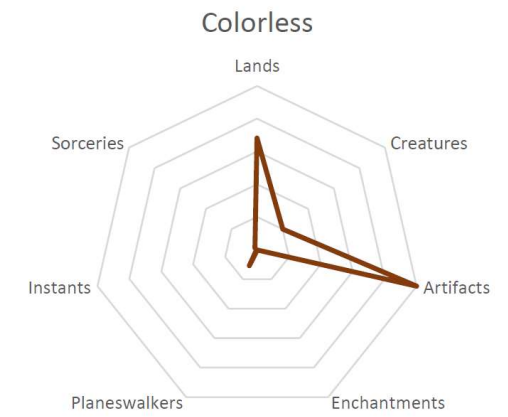

Magic the Gathering – Nicolas Pingal

Distribution of card types by color