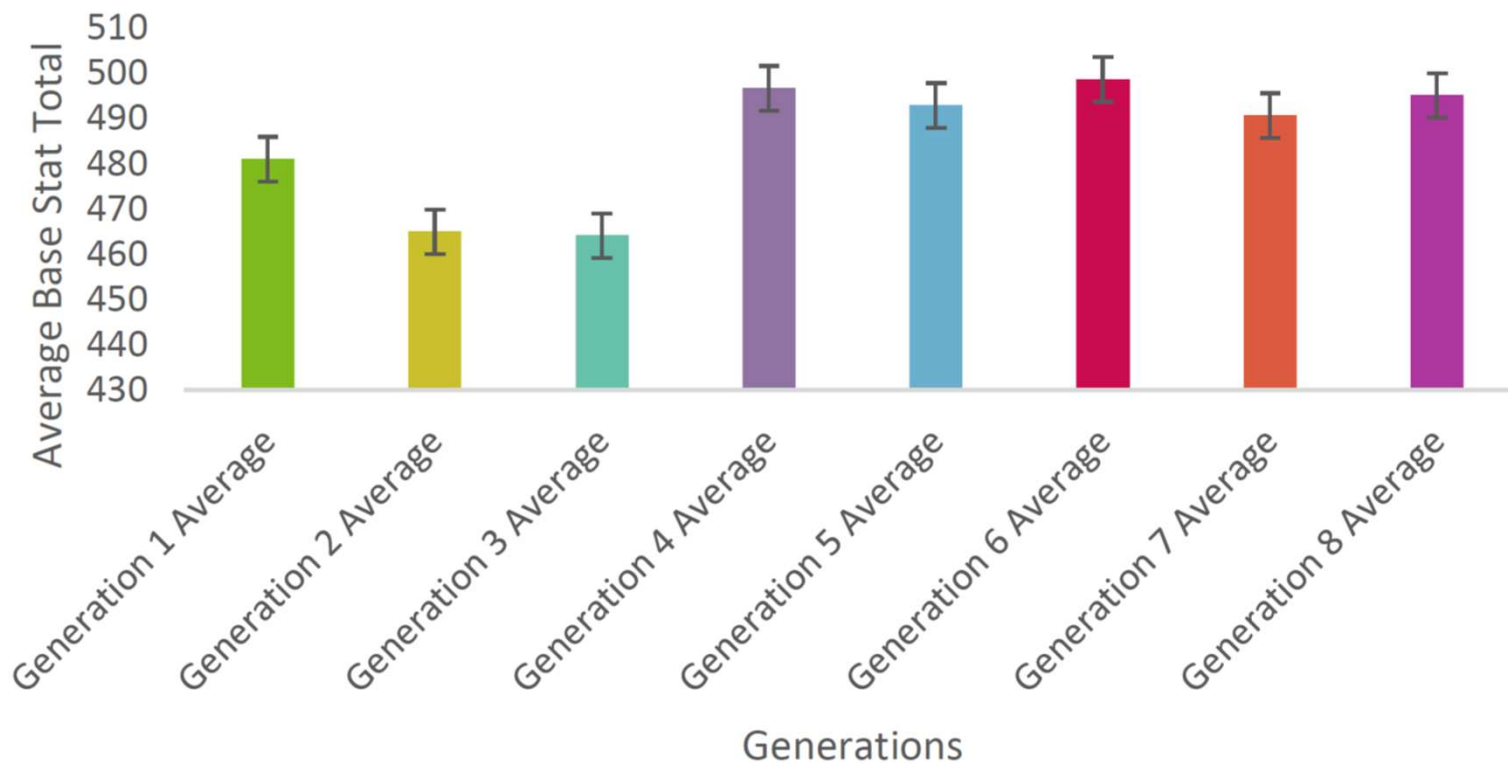

Pokémon – Daniel Enriquez