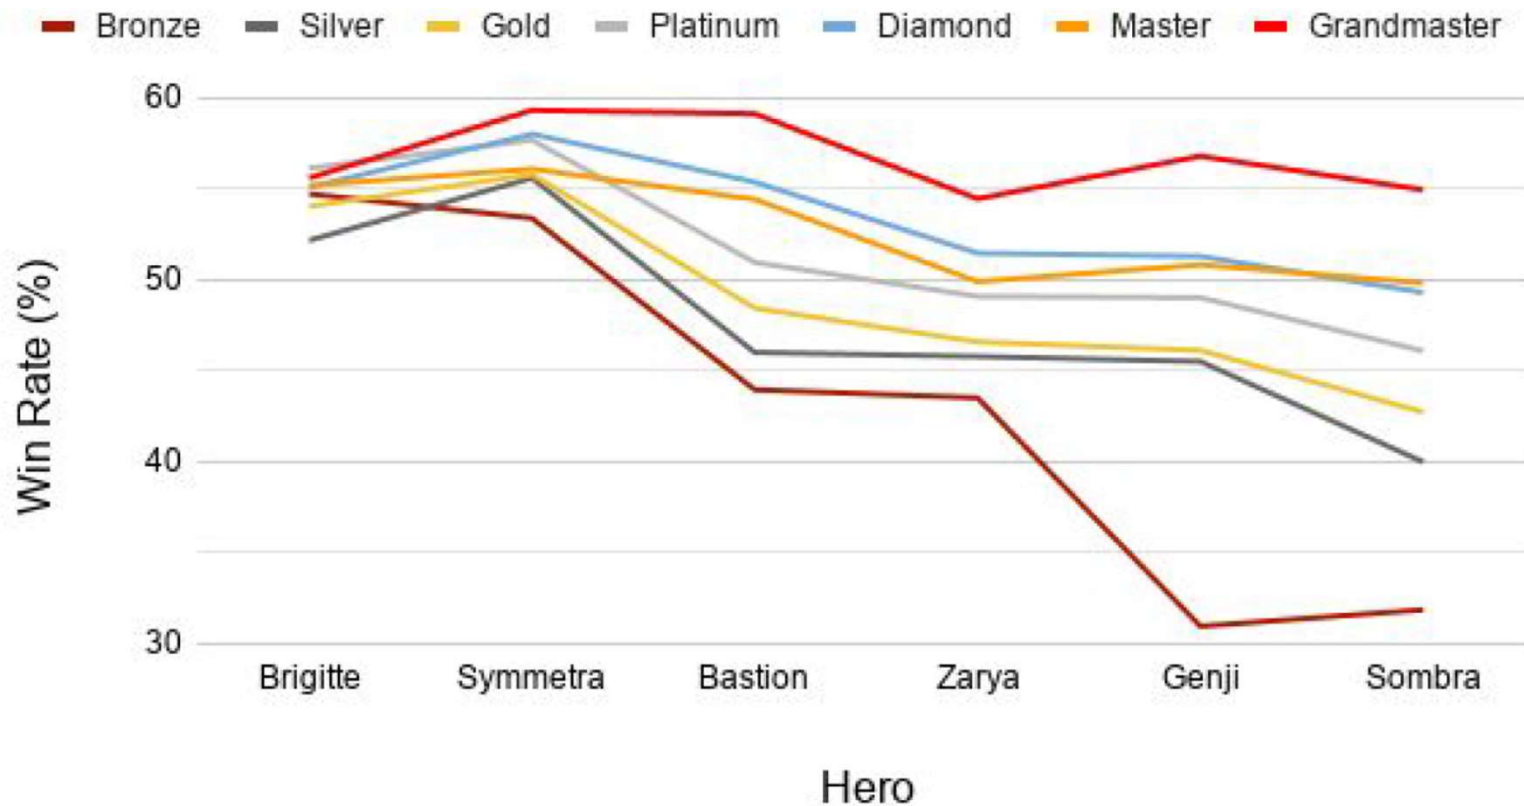

Win Rate by Rank

Overwatch – Matthew Hurlbut-Coke

Win rate for different ranks for specific champions