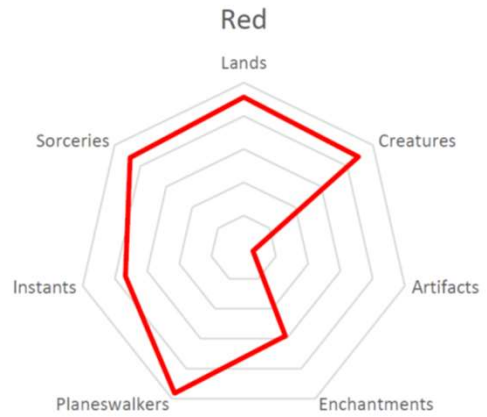

Magic the Gathering – Nicolas Pingal

Distribution of card types by color