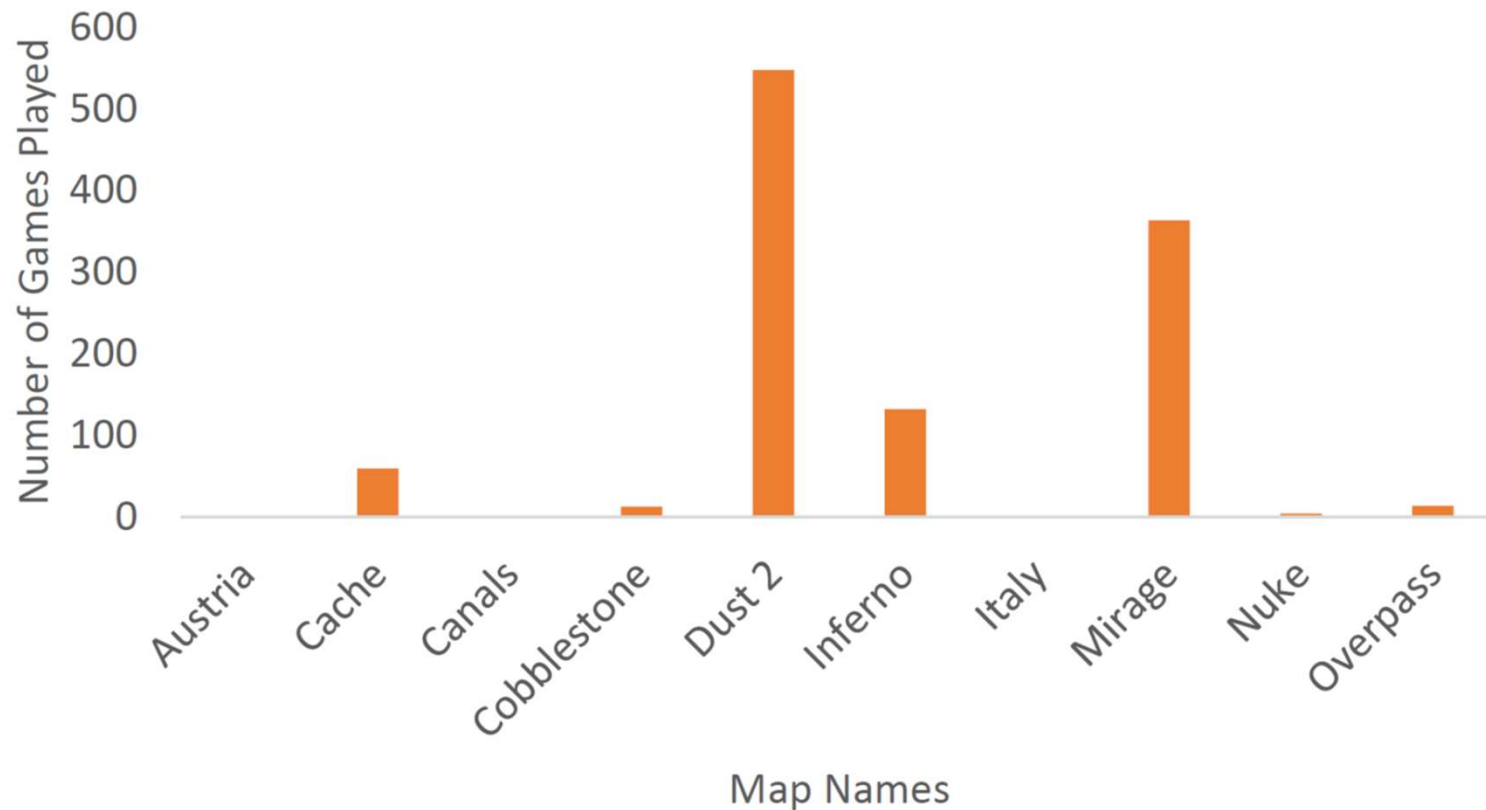

Map Popularity

CS:GO – Kurtis Kiai

Number of games played for different maps