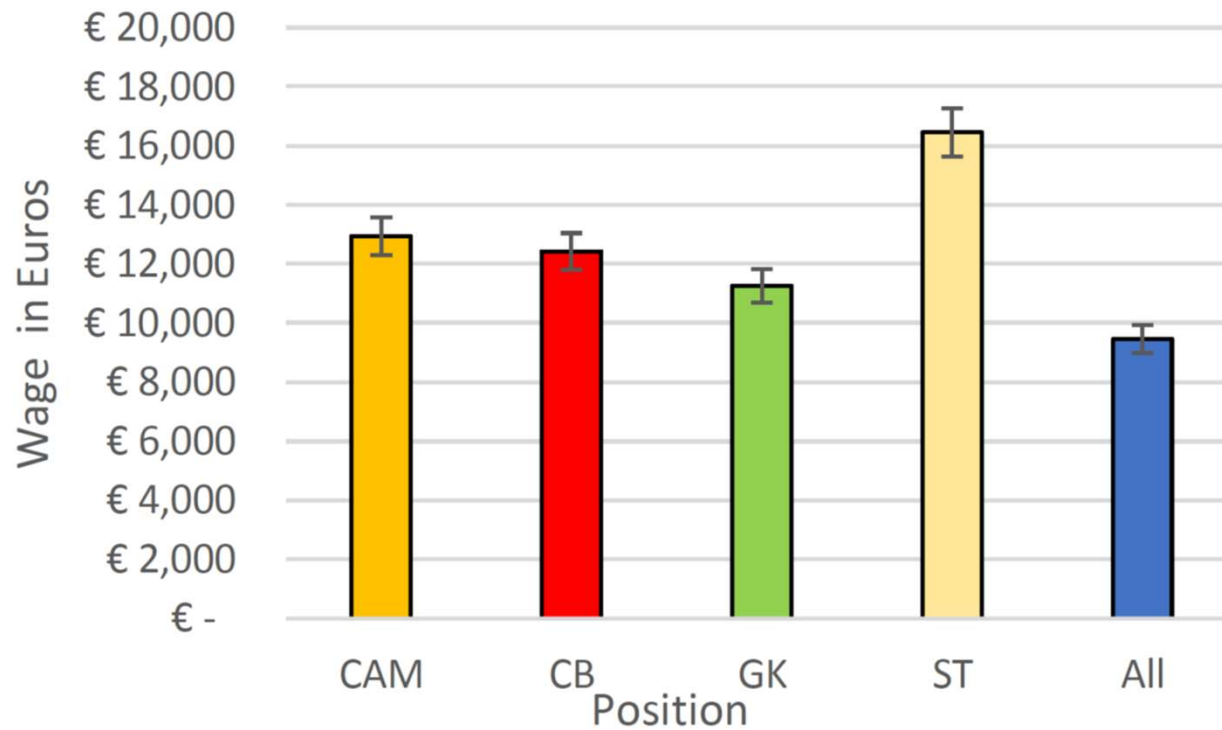

CS:GO – Kurtis Kiai

Number of games played for different maps

Creep Scores

League of Legends – Yaseen Nagib

Figure 1 - CS per Minute by Role

Creep score by role (CS – a source of gold)

Soccer Player Wages

FIFA 20 – Luna Nguyen