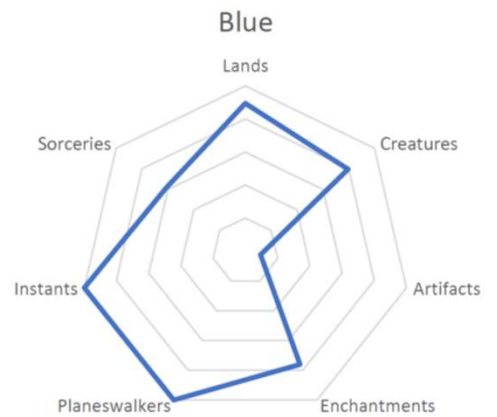

Magic the Gathering – Nicolas Pingal

Distribution of card types by color