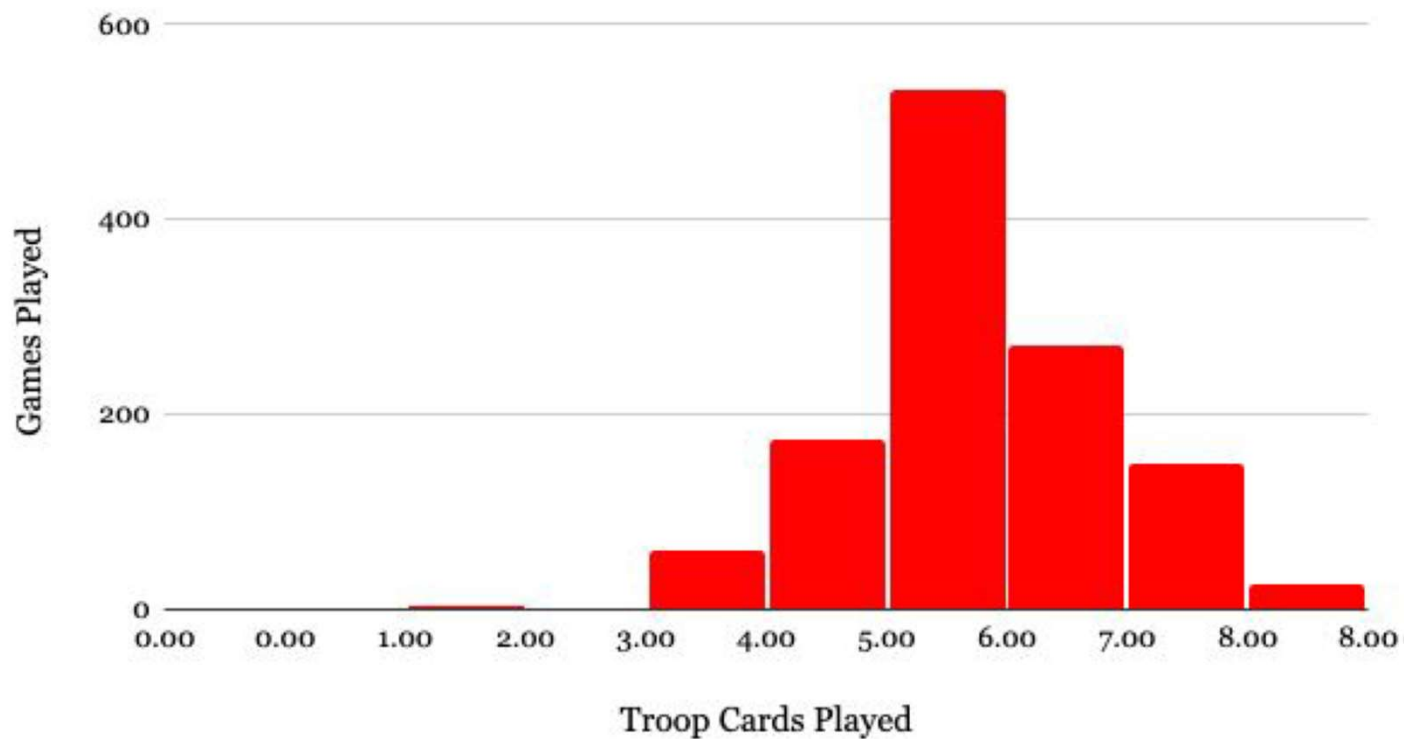

Gold and XP

Dota 2 – Braden Arnold

Column chart comparing gold and experience for two teammates (different roles)

Hit Points

Pokémon – Emily Austin

Hit point distribution for *Pokémon*

Troop Cards

Clash Royale – Jack Bergin