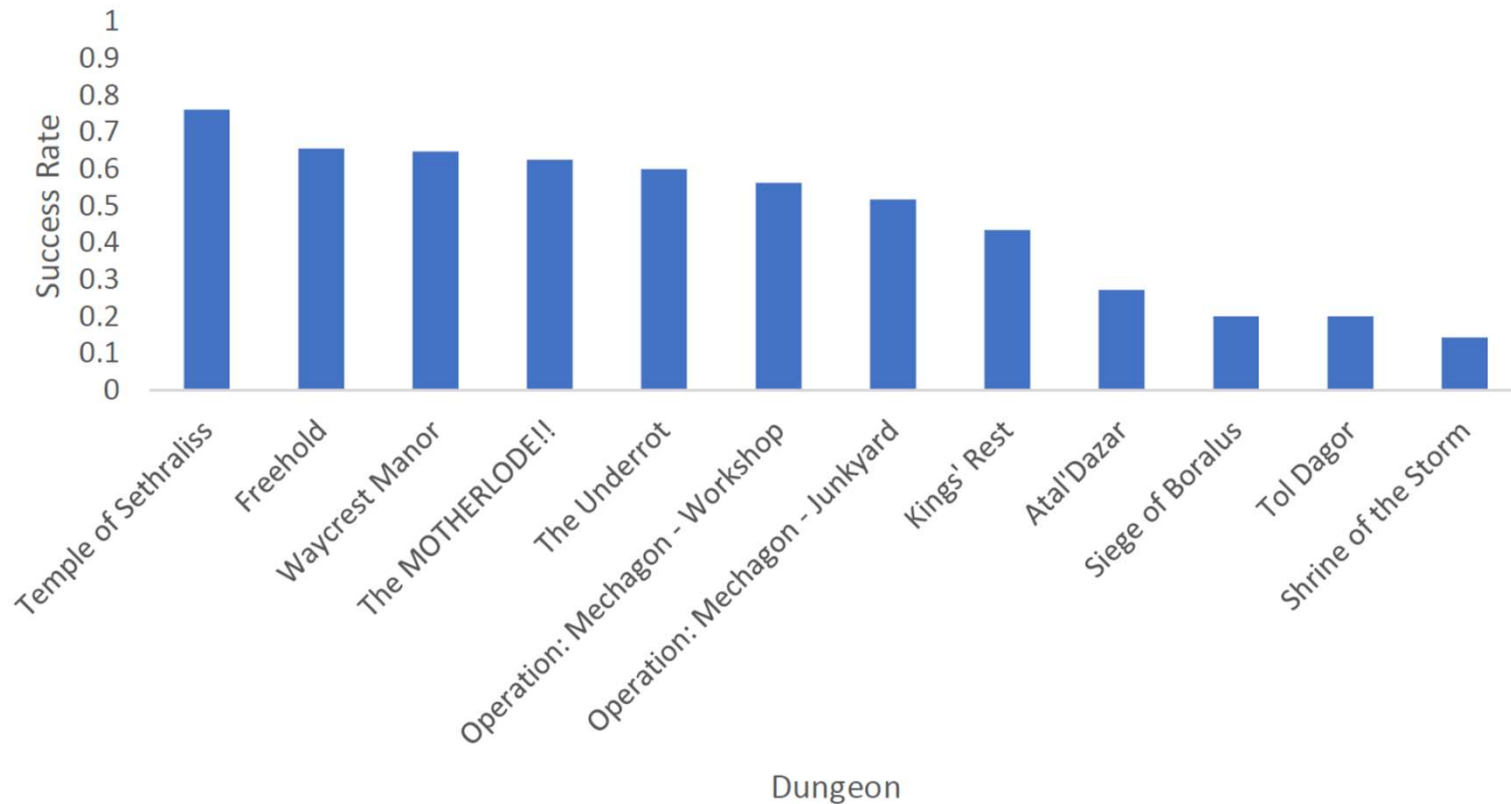

Histogram of troop cards played in *Clash Royale* matches

Cart Attributes

Mario Kart – Victoria Buyck

Balanced Configuration

Radar chart of most balanced cart (in terms of attributes)

Dungeon Success Rate

World of Warcraft – Jonathan Chang