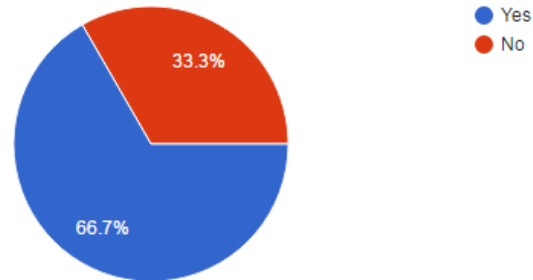

Do you have an Android device? (6 responses)

Do you think SociShare can help you manage the photos taken by you and your friends in a trip?

(6 responses)

User Study

Do you think SociShare can help you find popular/interesting activity published by other people?

(6 responses)

Do you think "locating photos on Map" is a good way to show your related photos?

(6 responses)

User Study

What new feature do you want to have in SociShare? (2 responses)

comment on photos and blogs