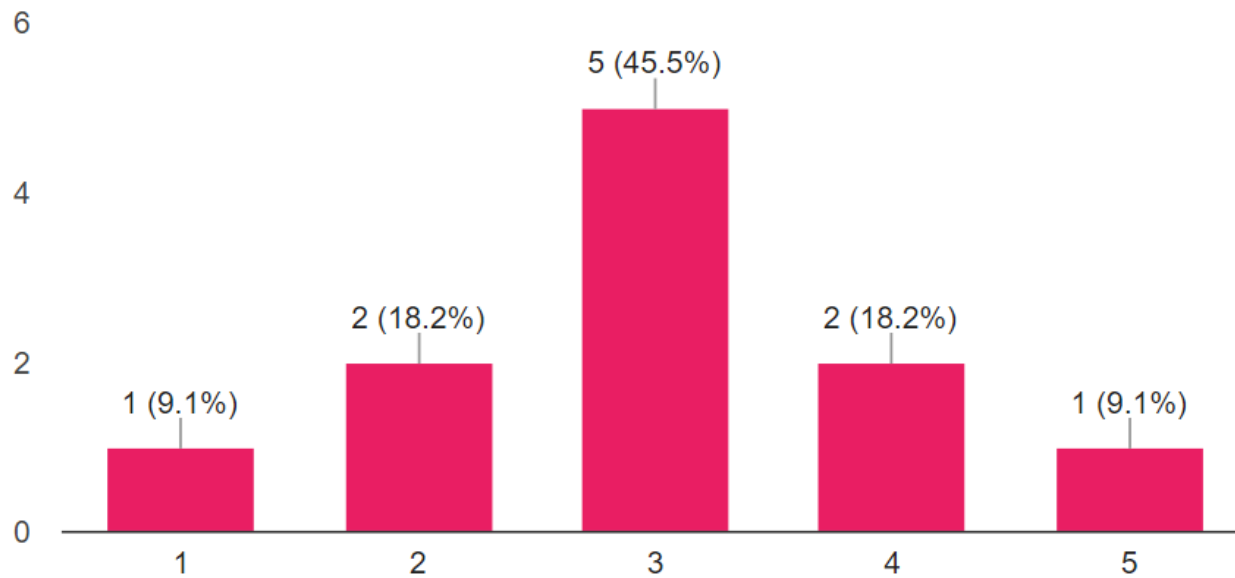

Do you find planning out dates/outings to be stressful? (11 responses)