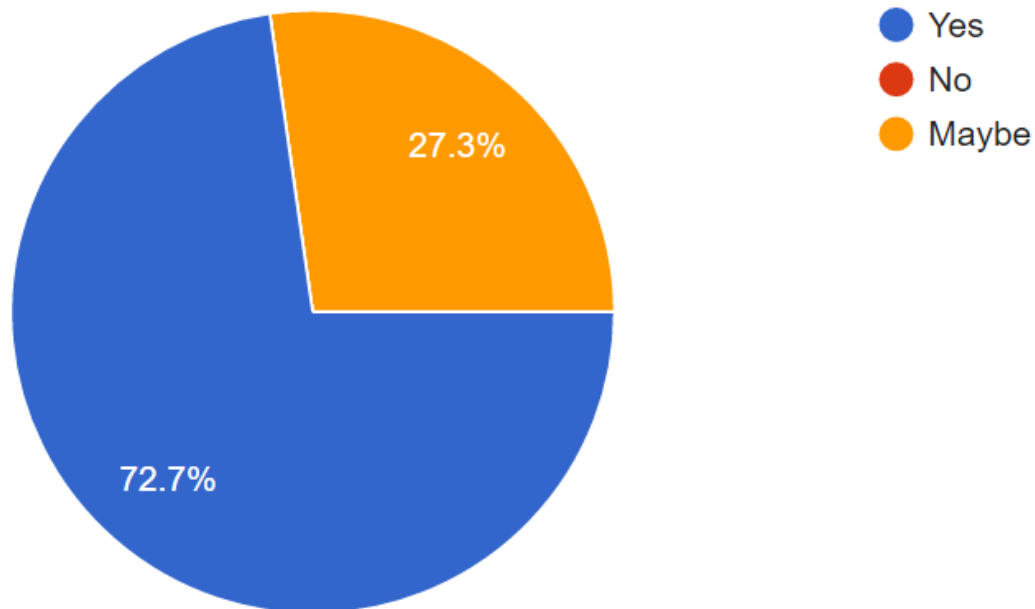

If there was an app that made planning out dates/outings easier would you use it?

(11 responses)