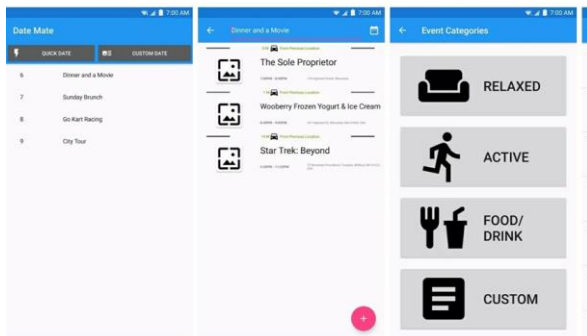

DateMate (Unreleased)

Shunderpooch

Everyone

UNINSTALL

OPEN

Unreleased app installed.

Planning a date is a nightmare, so make it easier with DateMate!

[READ MORE](#)