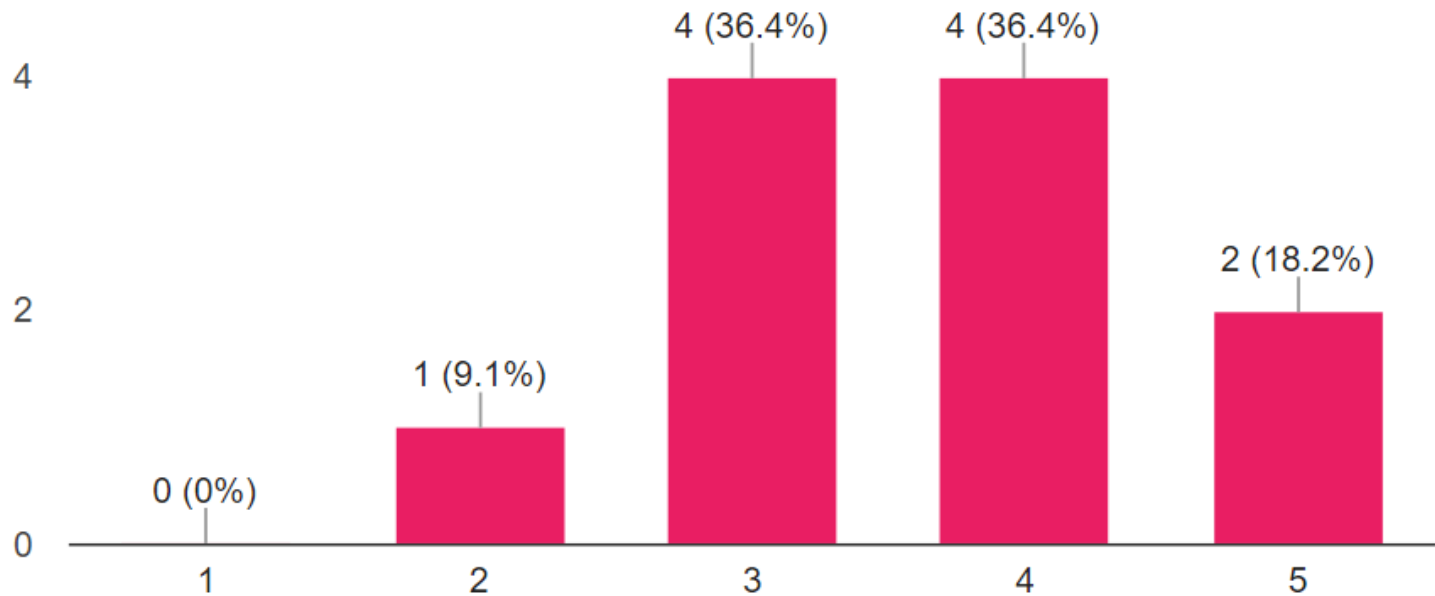

Evaluation

How do you feel about the user interface above for Date Mate, a new app designed for planning out dates and outings?

(11 responses)