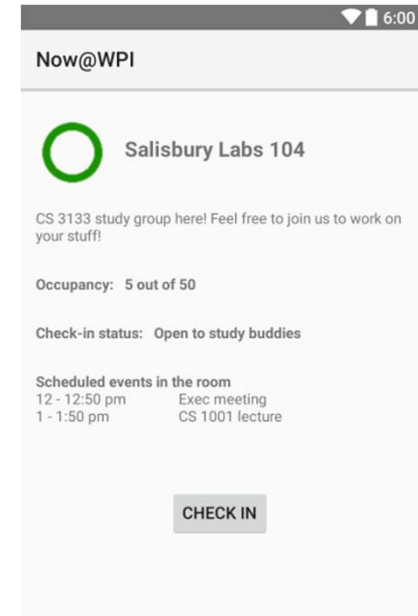

Filter by building and/or check-in level	
Events	Study Spaces
0	Salisbury Labs 104
5	Salisbury Labs 105
20	Fuller Labs 311
	Stratton Hall 308 CS403X lecture until 12:50pm
	Washburn Shops 229 Room reserved for event until 2pm
25	Olin Hall 218 Room at full capacity

# Methodology

- Four main activities:

Events

Event Details

Study Spaces

Study Space Details

# Implementation

- Details on events and study spaces stored in SQLite database
- LocationManager used to determine user's proximity to each room
- ListViews dynamically populated from the database entries

# Results

- Working features:
  - Display list of events / study spaces
  - Sort spaces by GPS distance
  - GPS-based check in
- Evaluation
  - Interface is simple and intuitive
  - GPS is sufficiently accurate