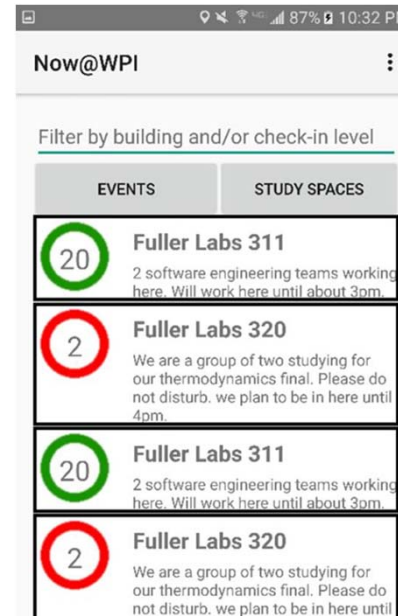

# Methodology

- Four main activities:

Events

Event Details

Study Spaces

Study Space Details

# Implementation

- Details on events and study spaces stored in SQLite database
- LocationManager used to determine user's proximity to each room
- ListViews dynamically populated from the database entries

# Results

- Working features:
  - Display list of events / study spaces
  - Sort spaces by GPS distance
  - GPS-based check in
- Evaluation
  - Interface is simple and intuitive
  - GPS is sufficiently accurate