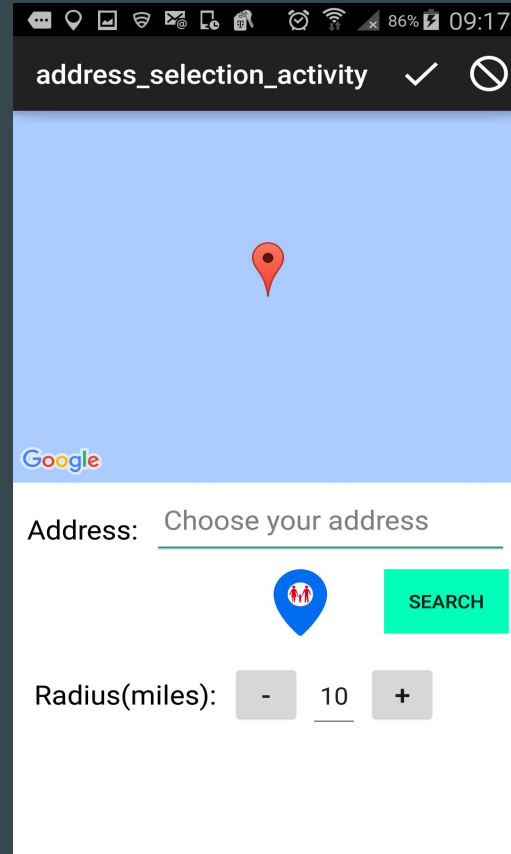

Add Rules

- Add location based rules