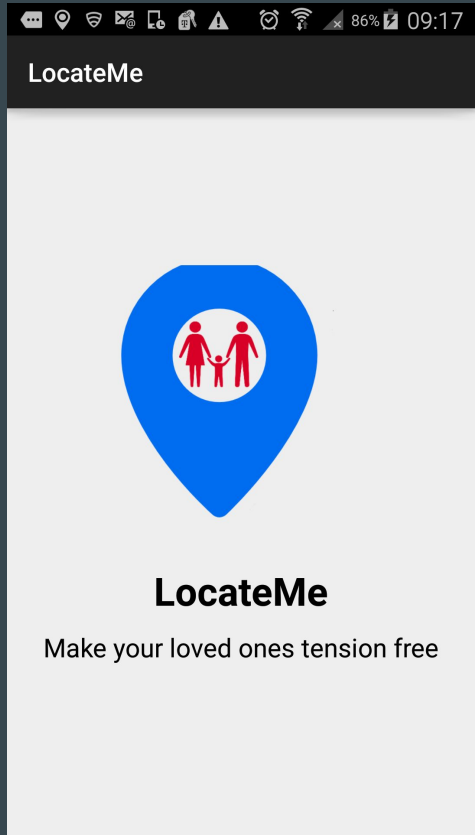

Track Last Activity

- Can check someone's last seen