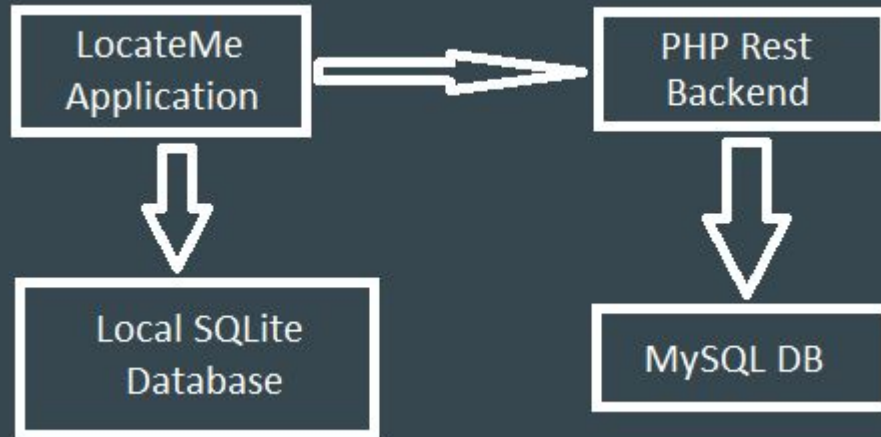

Companion

Walking App

Emergency Alerts

Locate

Chat

Location Tracking

Find Route to Family

Location Sharing

Target audience

- Family
- College Students
- Couples

Overview

Features

Geofences

- Geofence to Track

Add Rules

- Add Specific rules for specific set of people